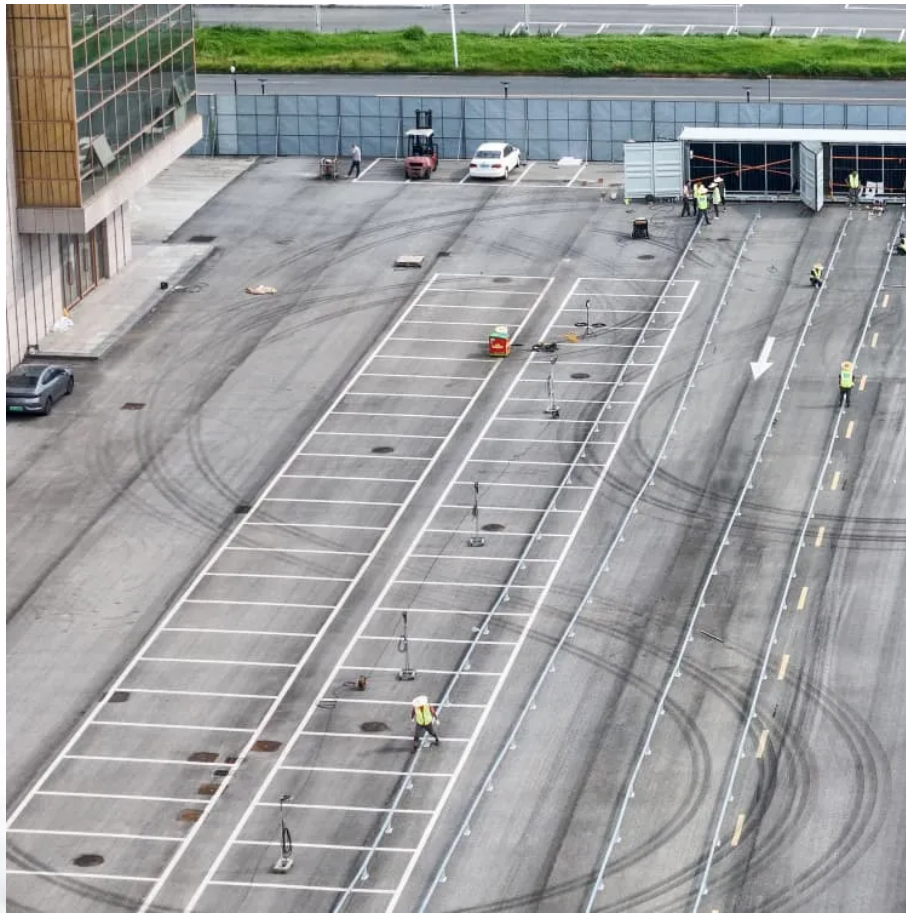

Kigali solar container energy storage system solar container lithium battery Module