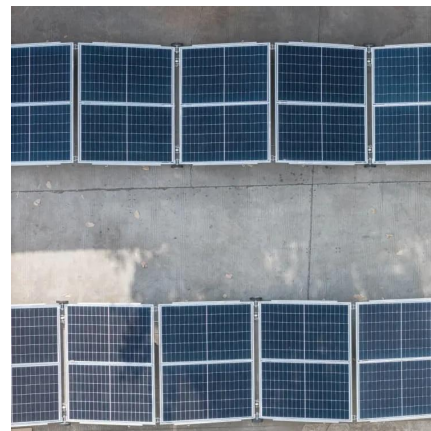

[Commercial Energy Storage System](#)

Detailed introduction: Outdoor cabinet is a highly integrated energy storage system Flexible arrangement, convenient installation and maintenance Support remote online upgrade to ...

[Outdoor integrated cabinet energy storage system](#)

a 500kW/1164.8kWh energy storage power station. The "all-in-one" design integrates batteries, BMS, I Discover NPP's Outdoor Integrated Energy Storage System, a cutting-edge ...