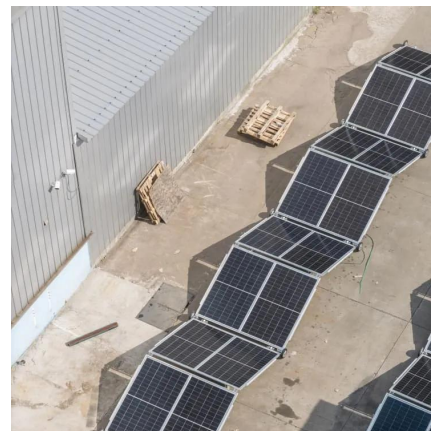

[Weatherproof outdoor dc power supply, DC waterproof power supply ...](#)

Huijue's Weatherproof outdoor dc power supply for industrial, commercial & home use. Combining efficiency, safety, and scalability, it meets your power needs with optimized usage and real ...

[Maintenance Tips for Outdoor ...](#)

Dec 3, 2025 · Outdoor Communication Cabinet Inspection and Maintenance Guide Outdoor communication cabinets are critical components of ...