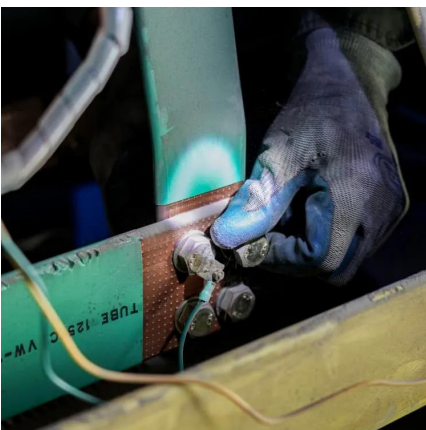

[What Does a Neutral Wire Do?](#)

2 days ago · A neutral wire, also known as the electrical neutral line, plays a pivotal role in preventing electrical hazards. If you are looking to upgrade your electrical system or need ...

[What Does a Neutral Wire Do?](#)

2 days ago · A neutral wire, also known as the electrical neutral line, plays a pivotal role in preventing electrical hazards. If you are looking to upgrade ...

[Electrify Your Home: A Step-by-Step Guide ...](#)

Jan 11, 2024 · Homes built before the 1980s may not have a neutral wire in their switch boxes, which can create unsafe conditions. The good news is ...