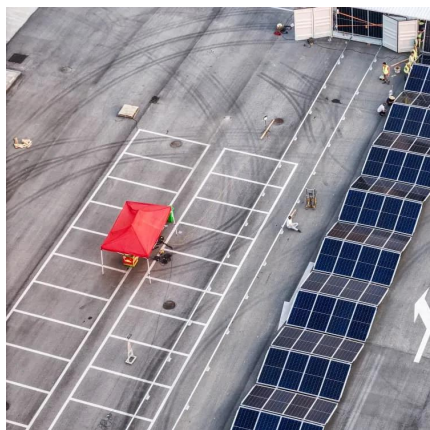

[Rogue Interaction Gadgets Established In Chinese Solar ...](#)

After united state specialists uncovered "rogue interaction gadgets" in Chinese solar inverters, Western nations increased safety signals since they feared they may be utilized to undercut ...