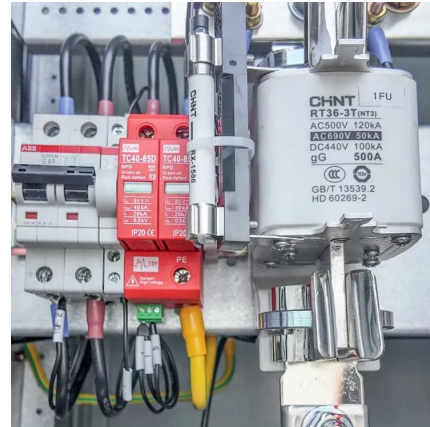

Changi 3000W 12V 24V 48V 72V Dc To Ac 110V/220V pure sine wave inverter

4 days ago · Our factory specialize in designing and manufacturing portable power stations, solar inverters, and pure sine wave inverters for more than 15 years. * ?Pure Sine Wave Inverter?: ...