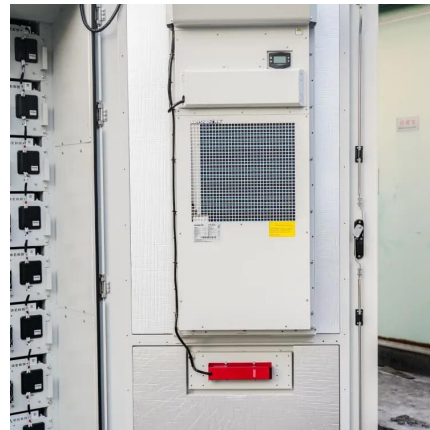

Mobile communication base station

Outdoor cabinet solution with base station equipment, power supply equipment, lead-acid batteries, temperature control system, transmission and other ancillary equipment. The ...