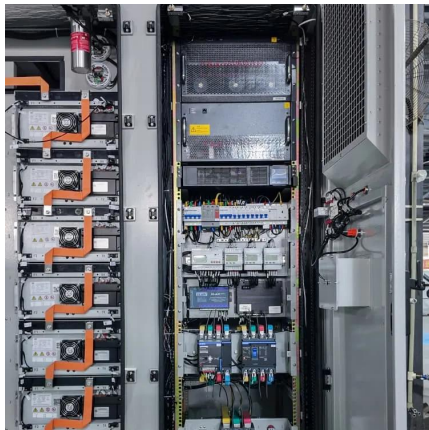

[DATOUBOSS Universal 12V/24V to 220V 1500W/3000W Inverter ...](#)

About this item ?DATOUBOSS 12V/24V Pure Sine Wave Dual Voltage Inverter?New 2025 upgraded pure sine wave voltage converter converts the battery's DC 12V/24V power supply ...