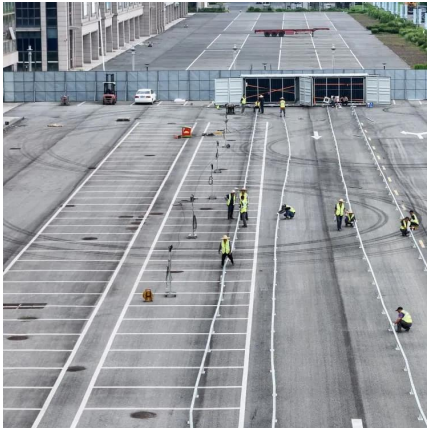

SHANGHAI ELECNOVA ENERGY STORAGE CO., LTD.

1 day ago · The 20-ft air-cooled ESS container product integrates PACK, BMS, PCS, EMS, HVAC and fire safety system in one container which has advantages In order to meet the design ...

GSL Solar Battery Solutions

2 days ago · GSL Energy offers advanced battery storage systems and solar batteries for residential, industrial, and commercial use. As a leading ...

Contact Us

For technical specifications, project proposals, or partnership inquiries, please visit:
<https://eiei.pl>

Scan QR Code for More Information