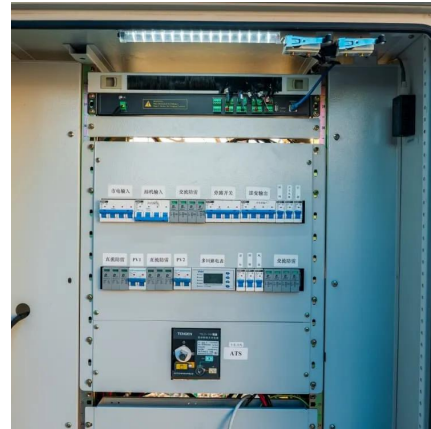

How to Select a Solar Battery Supplier for 2026? , GSL Energy

3 days ago · The Energy Storage Supply Chain in 2026 Will Be an Era of Higher Standards The global energy storage battery supply chain is expected to face unprecedented competition in ...