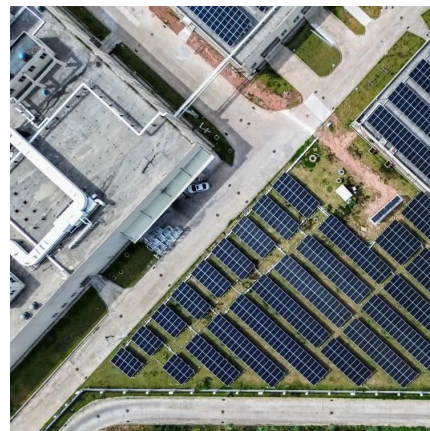

[Commercial and Industrial Energy Storage Pack](#)

Our commercial and industrial energy storage packs have been specifically designed to seamlessly integrate with solar battery systems. By efficiently storing excess solar energy, our ...

[100kw 215kwh Energy Storage System Solar Plus Battery ...](#)

Aug 19, 2025 · 100kw 215kwh Energy Storage System Solar Plus Battery Storage Backup Ess Container for Industrial Park, Find Details and Price about Energy Storage System 215kwh ...