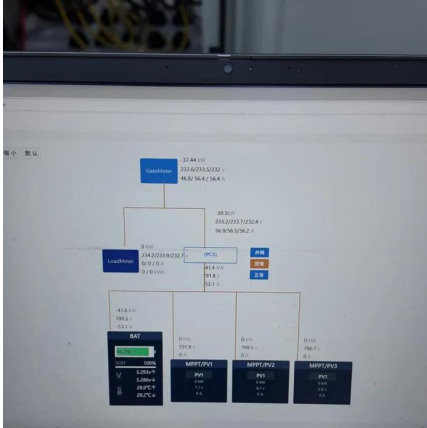

Industrial Park Base Station solar container battery Pack