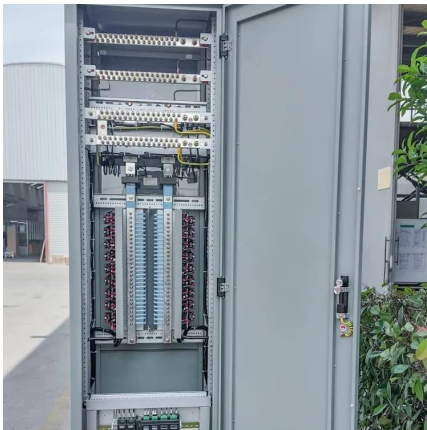

[SHANGHAI ELECNVA ENERGY STORAGE CO., LTD.](#)

1 day ago · The 20-ft air-cooled ESS container product integrates PACK, BMS, PCS, EMS, HVAC and fire safety system in one container which has advantages In order to meet the design ...