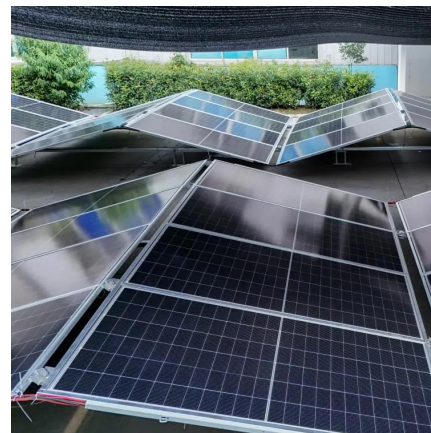

[SHANGHAI ELECNVA ENERGY STORAGE CO., LTD.](#)

1 day ago · The 20-ft air-cooled ESS container product integrates PACK, BMS, PCS, EMS, HVAC and fire safety system in one container which has advantages In order to meet the design ...