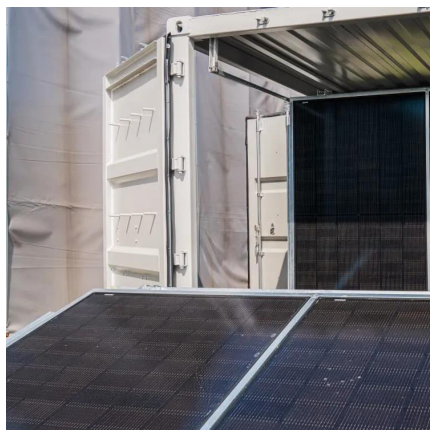

Cooli Smart 100kW/215KWH Energy Storage Air-cooled Cabinet

Unlock energy independence and maximize ROI with the Cooli Smart 100kW/215kWh Air-Cooled Energy Storage Cabinet. Engineered for commercial and industrial resilience, this high-density ...