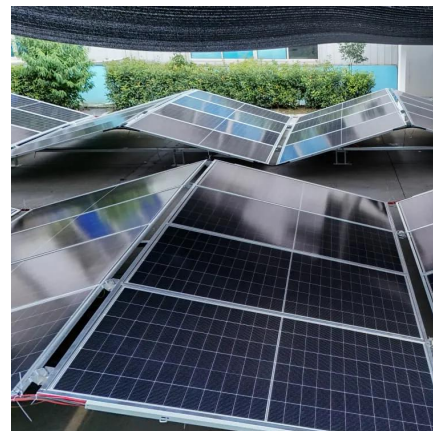

[BESS Battery Energy Storage Cabinet 200kWh Indonesia](#)

In Indonesia, an increasing number of households, industrial and commercial enterprises are adopting solar or backup power solutions. With its factory-direct pricing, high efficiency, long ...

Indonesia Energy Storage Sheet Metal Services, Sheet Metal ...

Our commitment to customisation ensures that the dimensions and specifications of our energy storage cabinets are perfectly integrated into the customer's application scenarios. To start, ...