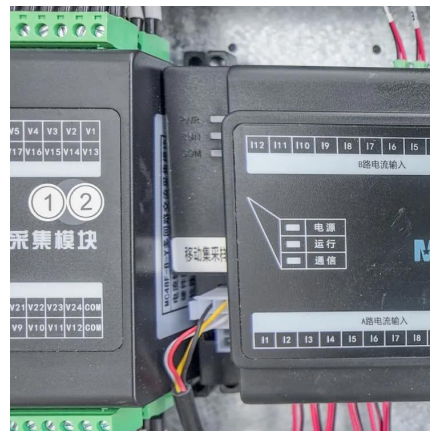

[Best Power Banks For Huawei: Stay Charged On The Go](#)

Jul 12, 2025 · A little peace of mind goes a long way! The Bottom Line Alright, hopefully, you're feeling a lot more clued up on the world of portable power! Think of a power bank as more ...