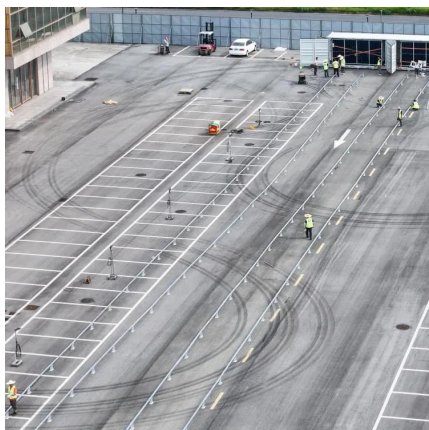

[Energy Storage Solution (ESS) , HUAWEI ...](#)

Cell to Grid Safety Huawei's Smart String Grid-Forming ESS ensures robust protection through five layers of integrated safety design, from individual ...