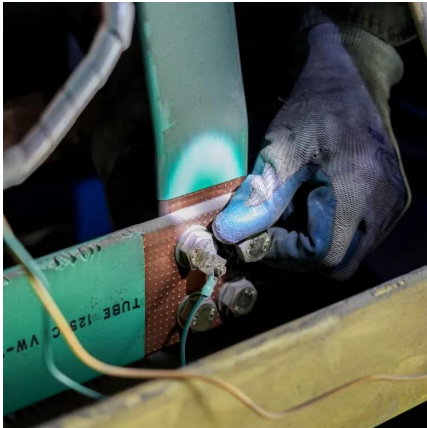

[Minimizing base stations carbon footprint](#)

Jun 1, 2022 · Minimizing base stations carbon footprint (Posted June 2022) Being connected comes at a price. With IoT and connected smart cars, the introduction of 5G technology ...

[5G-A Receivers to Supplement 5G Base](#)

...

(Yicai) Oct. 12 -- Fifth-generation advanced base stations will supplement their 5G counterparts, and industrial scenarios such as flexible ...

Contact Us

For technical specifications, project proposals, or partnership inquiries, please visit:
<https://eiei.pl>

Scan QR Code for More Information