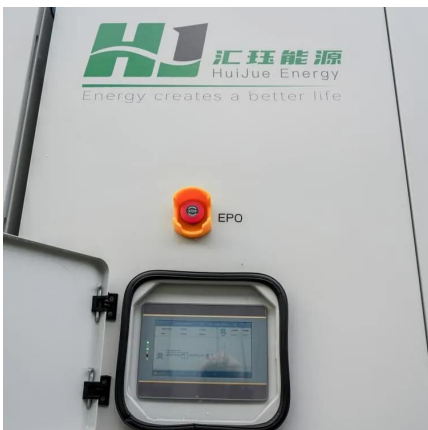

LUNA2000-2.0MWH

Huawei Luna2000 Smart String ESS consists of Modular PCS, energy storage container module, smart transformer and management system. ...