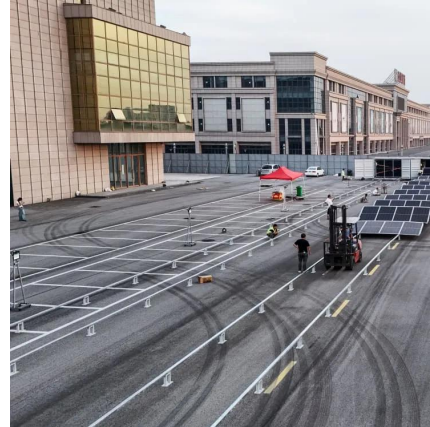

[Energy Storage System Products List , HUAWEI Smart PV ...](#)

Energy Storage System Products List covers all Smart String ESS products, including LUNA2000, STS-6000K, JUPITER-9000K, Management System and other accessories product series.

[HUAWEI Smart String Energy Storage System](#)

The energy storage system achieves 5% more usable energy and 10%+ higher yields, reducing maintenance costs by auto-sync battery SOC with ...

Contact Us

For technical specifications, project proposals, or partnership inquiries, please visit:
<https://eiei.pl>

Scan QR Code for More Information