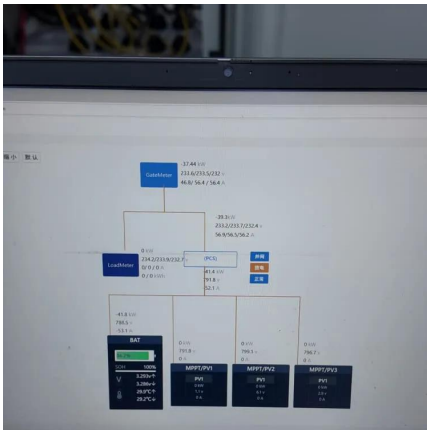

Battery Charge Time Calculator

Battery Charge Time Calculator Fill the calculator form and click on Calculate button to get result here

Battery Charge Time Calculator - Fast & Easy Estimation

Jul 30, 2024 · Evaluate Fleet Charging Processes For businesses that manage a fleet of electric vehicles, understanding charging requirements can optimize operational efficiency. By ...

Battery Charging Time Calculator

Sep 25, 2025 · This Calculator is designed to help you estimate how long it will take to charge a battery based on its capacity, charger current, and charge level.

EV Charging Times: How Long to Power Up ...

How long does it take to charge an electric vehicle? The answer depends on the charger type and the car's battery size. Level 1 chargers use standard ...