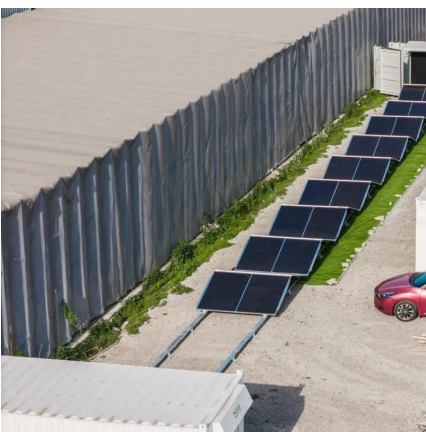

How is St George s 5G base station

Overview

What is a 5G base station?

Interesting Black Technology of 5G Radio Frequency 5G base station is the core equipment of 5G network, which provides wireless coverage and realizes wireless signal transmission between wired communication network and wireless terminal. The architecture and shape of base stations directly affect how 5G networks are deployed.

How is St George s 5G base station

[Unveiling the 5G Base Station: The Backbone ...](#)

Oct 9, 2025 · Explore the inner workings of 5G base stations, the critical infrastructure enabling high-speed, low-latency wireless connectivity. ...

[What is a 5G base station?](#)

In Summary, The 5g Base Station is a Critical Element of the 5g Wireless Network, Serving As the Between User Devices and the Core Network. IT Incorporate Advanced Technologies Like ...

Dec 6, 2023 · A 5G network station, also known as a 5G base station or 5G cell site, is a critical component in the deployment of a 5G wireless communication network. It plays a key role in ...

[Green networks in action: China Mobile](#)