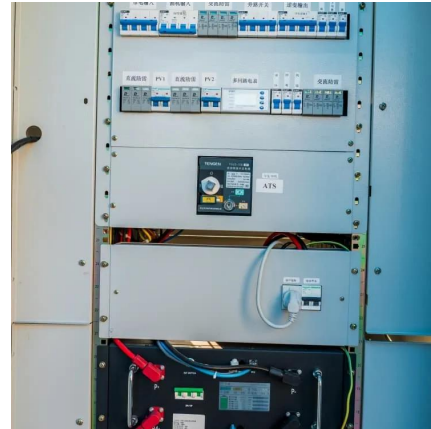

1200a dc circuit breaker, 1200a dc circuit breaker Suppliers ...

Durable Construction: Manufactured from high-quality materials, these breakers are built to withstand harsh environments and prolonged usage. Quick Reset: Many models offer the ...