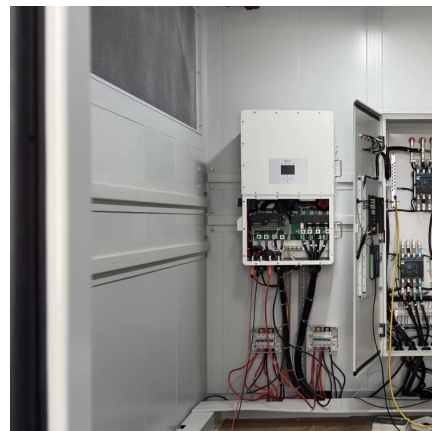

Shop High-Quality GFCI Breakers for Reliable Electrical Safety

Feb 6, 2025 · Shop for reliable gfcı breakers from trusted suppliers. Find durable, efficient, and cost-effective solutions for your electrical needs. Bulk orders welcome.

[Schneider Breaker Exporter In Mombasa](#)

Schneider Circuit Breakers provides a global supply of high-performance circuit breakers, prepared to safely interrupt electrical current and isolate faults. 1 Role in Electrical Infrastructure