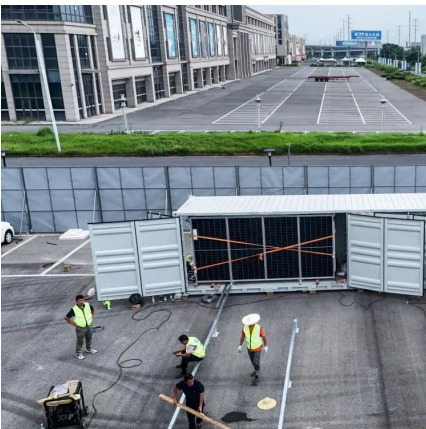

[Portable Power Panels](#)

The Model 820 Power Panel is a more compact version of our Model 1220, which is the Industry Standard for many contractors. Designed as a portable power distribution center, the Power ...