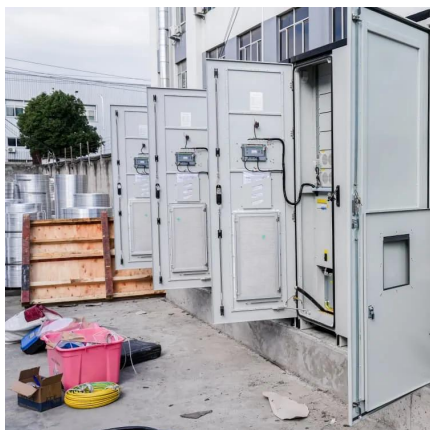

[Georgia mobile power box specifications and models](#)

Georgia Home Center, LLC, Cordele, GA , Manufactured, Georgia Home Center, LLC is a mobile home dealer located in Cordele, GA. We are confident that we can provide the right Cordele ...