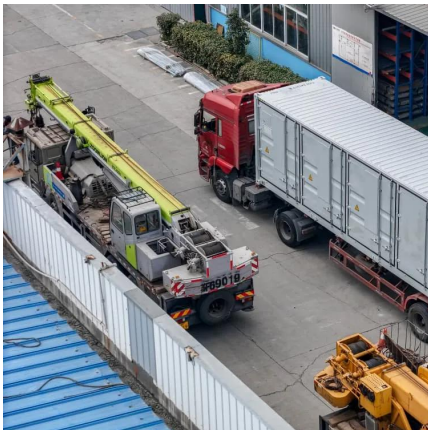

[12V-220V/230V Battery Inverter , 3000 Watt Pure Sine Wave](#)

Leaptrend 3000/6000 Watt Power Inverter Pure Sine Wave DC 12V to 220/230 Volt AC Converter for RVs, Trucks, Heavy Duties, Caravan, Coffee Vans, Camping Outdoor Off-Grid Solar ...