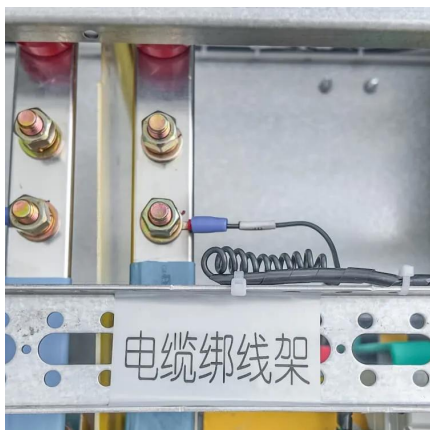

[Pure Sine Wave Inverter 12V to 220V 3000W ...](#)

About this item ?Why choose it?This pure sine wave inverter is a power converter that converts 12V/24V/48V/60V DC to 220V AC. The output ...