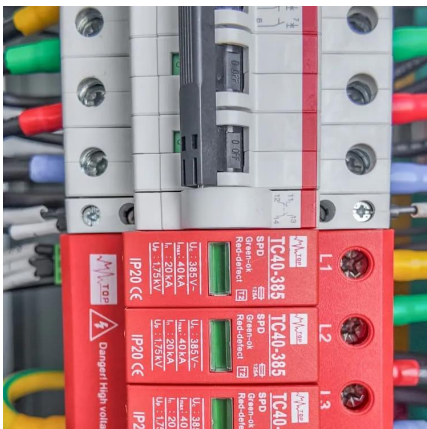

Outdoor Ground Box , Outdoor Ground Boxes , Outdoor Power ...

Jul 30, 2025 · The single service 2-gang Outdoor Ground Box is made from a UV rated nonmetallic material and has been designed to withstand the harsh outdoor environments. The ...

Outdoor Ground Box , Outdoor Ground Boxes ...

Jul 30, 2025 · The single service 2-gang Outdoor Ground Box is made from a UV rated nonmetallic material and has been designed to withstand the ...

Outdoor Floor Standing Electrical Box

Oct 24, 2025 · Outdoor Floor Standing Electrical Box is a stand-alone floor-mounted electrical box designed for outdoor applications. It is mainly ...