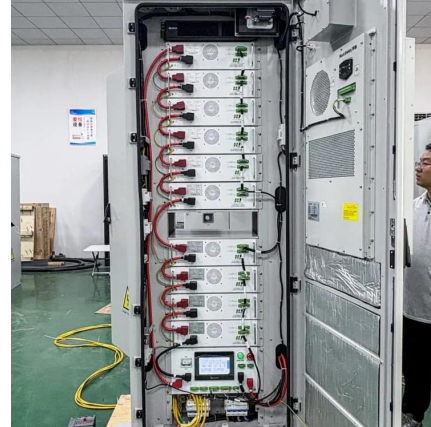

[500kW/1.075MWh BESS 20ft Container Energy Storage ...](#)

May 13, 2025 · The container is mainly composed of double-layer insulation system, monitoring system, fire protection system, access control system, construction wiring of lighting ...