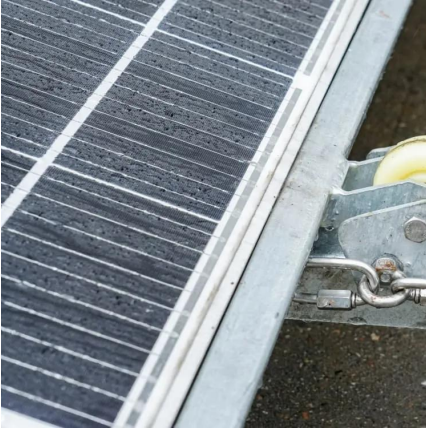

Energy storage container capacity and design dimensions