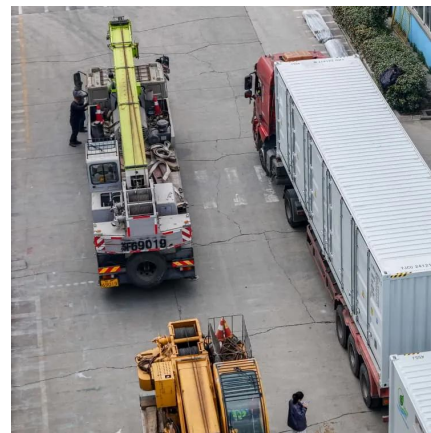

[General Dimensions of Energy Storage Containers: ...](#)

Why Container Dimensions Matter in Modern Energy Storage Systems As renewable energy adoption surges globally, energy storage containers have become the backbone of grid ...

[BESS Container Sizes: How to Choose the Right Capacity](#)

Jun 5, 2025 · Beyond space, the physical container dimensions affect transportation, cooling design, fire safety, and how easily the system can scale over time. That's why understanding ...