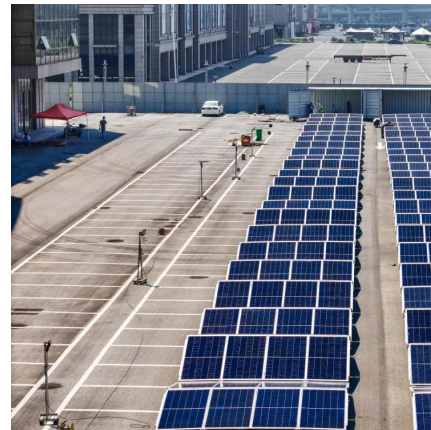

What is a small distribution substation?

Smaller distribution substations are subdivided into container-sized modules, which can be manufactured, assembled and tested at the factory, allowing easy transport and fast installation and commissioning at site.

Dubai solar Container Substation Consultation

[Mobile solar container range](#)

2 days ago · Regulatory norms concerning CO2 emissions and noise levels are leading industry sectors to increasingly adopt alternative energy solutions like renewable, solar and wind power ...

[Dubai tenders Shurooq substation](#)

Aug 9, 2023 · State utility Dubai Electricity & Water Authority (Dewa) has tendered a contract to build a 400/132-kilovolt (kV) substation and carry ...

[Medium voltage containerised power substations -Varelen ...](#)