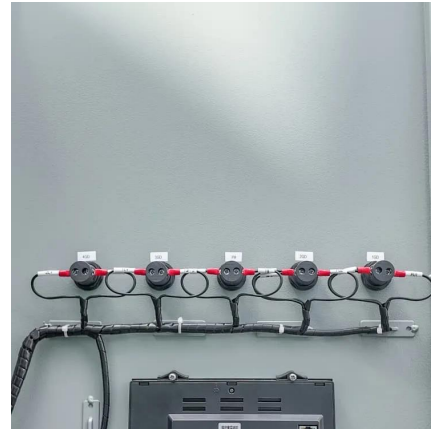

Substation Construction Project

This project involves construction of a new (ROUNDVLG) 132/11kV Substation at Jumeirah Village Circle in Dubai, in addition to supplying and erecting equipment as well as testing, ...