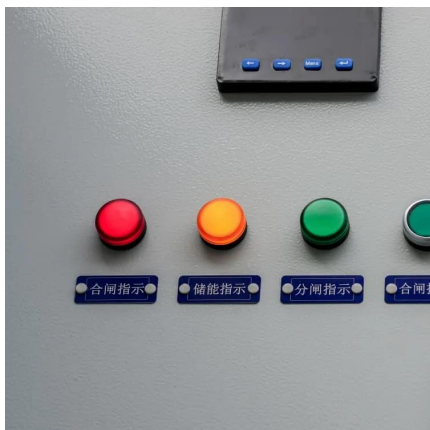

[Double Throw Transfer Switches : Breaker King](#)

THESE UL Listed ENCLOSED Double Throw switches are intended to transfer loads from one power source to another. All 2 and 3-pole double throw switches are suitable for use as ...