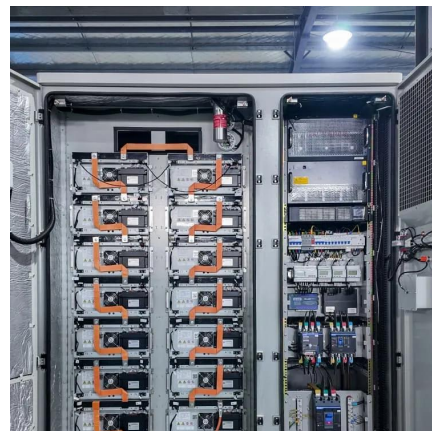

[China Mobile - Renewable energy and green base station ...](#)

Aug 7, 2025 · Green transformation of network architecture: China Mobile is actively advancing CRAN deployment and streamlining base station upgrades. By simplifying the network, ...

Energy-Efficient Base Stations , part of Green Communications

Aug 29, 2022 · The impact of the Base Stations comes from the combination of the power consumption of the equipment itself (up to 1500 Watts for a nowadays macro base station) ...