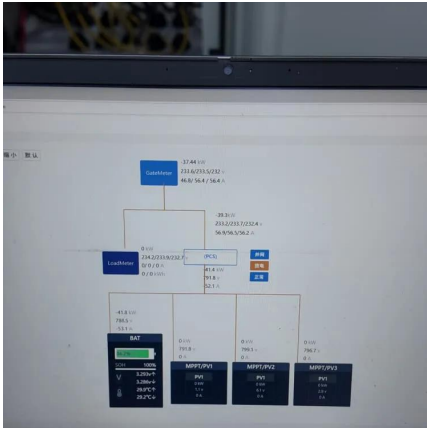

Does installing a 5G base station require a battery