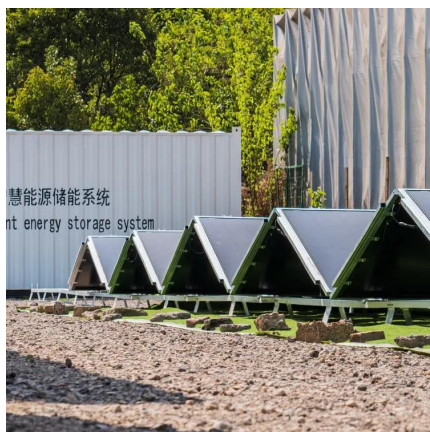

[Base Stations: The Core and Future of Telecom Networks](#)

Sep 12, 2025 · At the heart of this connectivity lies a vital piece of telecom infrastructure: the telecom base station. Serving as the backbone of mobile communication networks, base ...