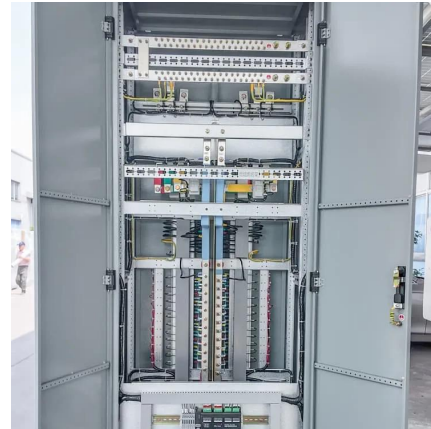

[Delivery boy vs courier](#)

Sep 23, 2014 · A delivery boy is someone who delivers something to somebody, generally? to someone's house. In the old days the delivery boy came round on his bike and brought items ...