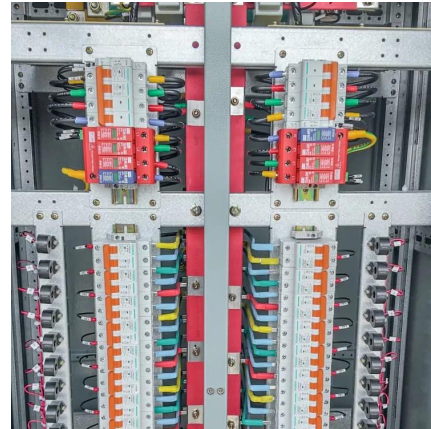

[BELTTT 3000W Pure Sine Wave Inverter 12V ...](#)

Aug 8, 2024 · BELTTT 3000W Pure Sine Wave Inverter 12V DC to 120V AC for RV, Truck, Off-Grid, Home, Solar Car Power Inverter with Dual AC, ...