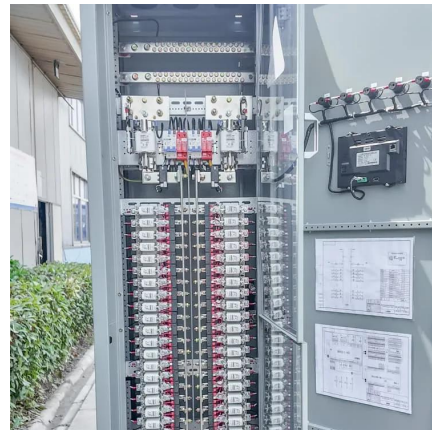

[Farm Energy Storage: Cost-Effective Solutions ...](#)

Aug 15, 2024 · Farm operations can swing from low to high energy use rapidly, often with planting, harvesting, and processing activities. Farm ...