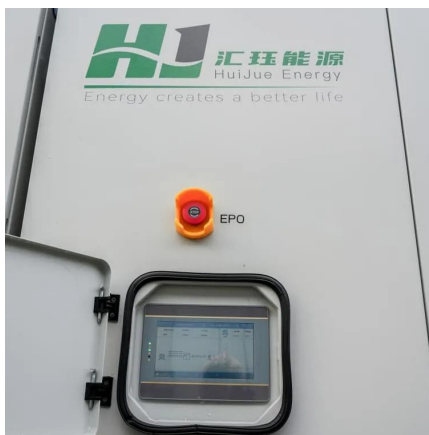

Energy Storage Container: Innovating Efficient and Flexible ...

Discover our Container Battery Energy Storage systems offering scalable, high-capacity, and modular solutions ideal for industrial, commercial, and renewable energy applications.

...

[container type fixed energy storage system opess ...](#)

We have more than 20 years' industry experience and professional technicians, dedicated to providing customized energy storage system solutions. We are mainly engaged in lithium-ion ...

[Farm Energy Storage: Cost-Effective Solutions For Your Land](#)

Aug 15, 2024 · Farm operations can swing from low to high energy use rapidly, often with planting, harvesting, and processing activities. Farm energy storage systems act as a buffer, ...