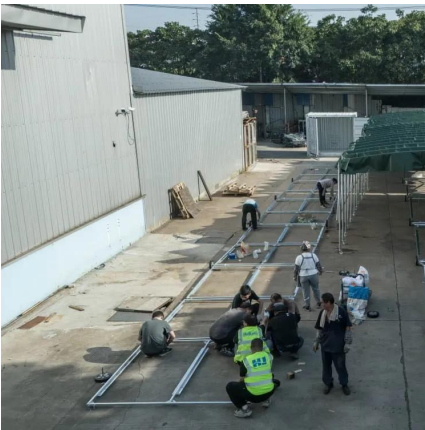

Customized 100kw to 215kw Energy Storage Solutions for Farms

6 days ago · Customized 100kw to 215kw Energy Storage Solutions for Farms, Find Details and Price about Commercial Energy Storage Industrial Energy Storage from Customized 100kw to ...

[China Customized Special Container For Energy Storage ...](#)

Oct 26, 2025 · Features: The containerize-type energy storage station can be fully customized by customers. It can be quickly applied to various scenarios. The production standardization ...

[China Customized Special Container For ...](#)

Oct 26, 2025 · Features: The containerize-type energy storage station can be fully customized by customers. It can be quickly applied to various ...