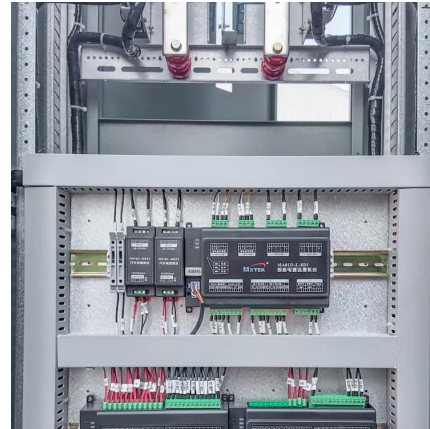

What is the function of the base station power cabinet The base station power cabinet is a key equipment ensuring continuous power supply to base station devices, with LLVD (Load Low ...

Companion Rover Lithium 40Ah Power Station