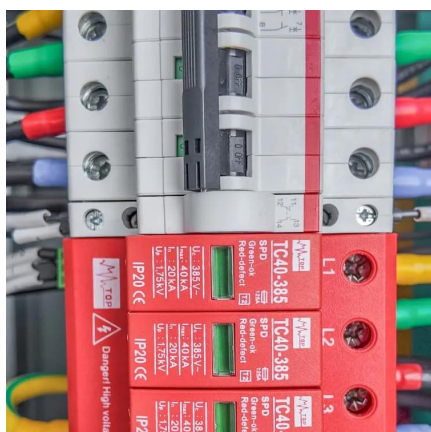

[Companion Rover Lithium 40Ah Power Station](#)

The Rover Lithium 40Ah Power Station is ideal for powering 12V portable fridges/freezers and other items around your campsite. Features: