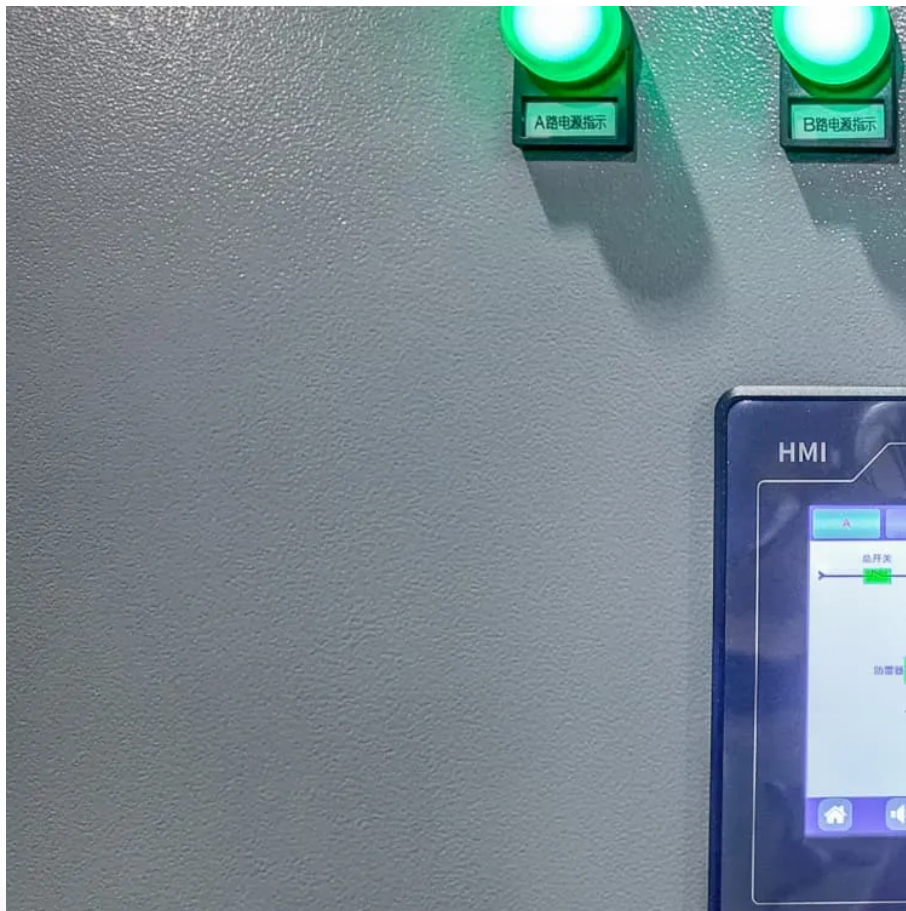

Companion 40ah power station in Ghana

Overview

What is a companion Rover lithium 40ah power station?

The Companion Rover Lithium 40Ah Power Station belied its diminutive size and packed plenty of power to keep electrical gear charged on the recent Simpson Desert adventure. Image credit: Justin Walker Companion's Rover Lithium 40Ah Power Station offers plenty of portable electric grunt to ensure ample power for your camping adventures.

How much power does a companion Rover 40 Power Station have?

The Companion Rover 40 Power Station is small in size but packs a decent punch, offering 40amp of lithium power in a package that weighs just 6.5kg, which is enough to keep my 47L myCOOLMAN fridge running for just under two full days without a charge. I can charge the power station back up via 240V mains, 12V or solar.

Is Rover lithium 40ah a good power station?

The Rover Lithium 40Ah Power Station's diminutive size belies its literal power and for those looking for a portable charging solution for their camping adventures, this unit is well worth a look. For those after more camp-side grunt, Companion's Rover 70Ah Power Station is another option, albeit with a seriously hefty jump in asking price.