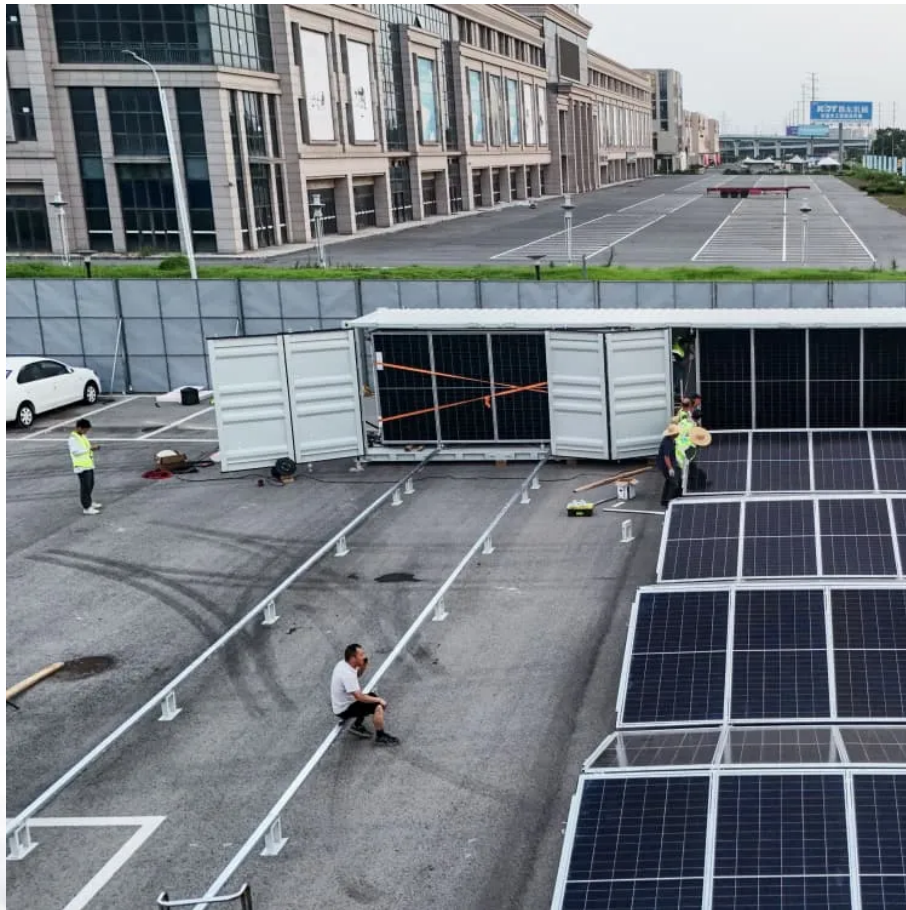

Communication tower base station operation and maintenance