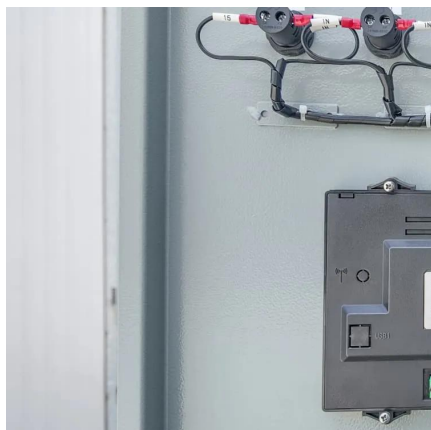

Telecom Tower Maintenance And Optimization Best ...

Feb 24, 2025 · Telecom Tower Maintenance and Optimization: Best Practices for Reliability 24 Feb, 2025 - by CMI , Category : Information and Communication Technology Regular ...