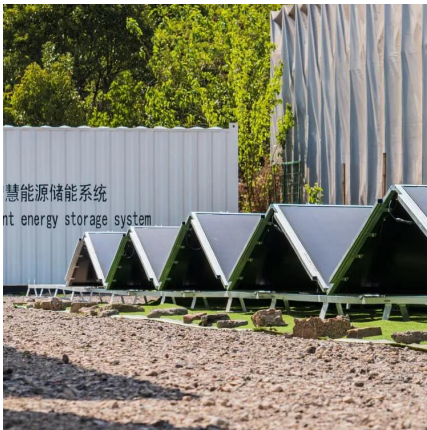

Contact Us

For technical specifications, project proposals, or partnership inquiries, please visit: <https://eiei.pl>

Scan QR Code for More Information