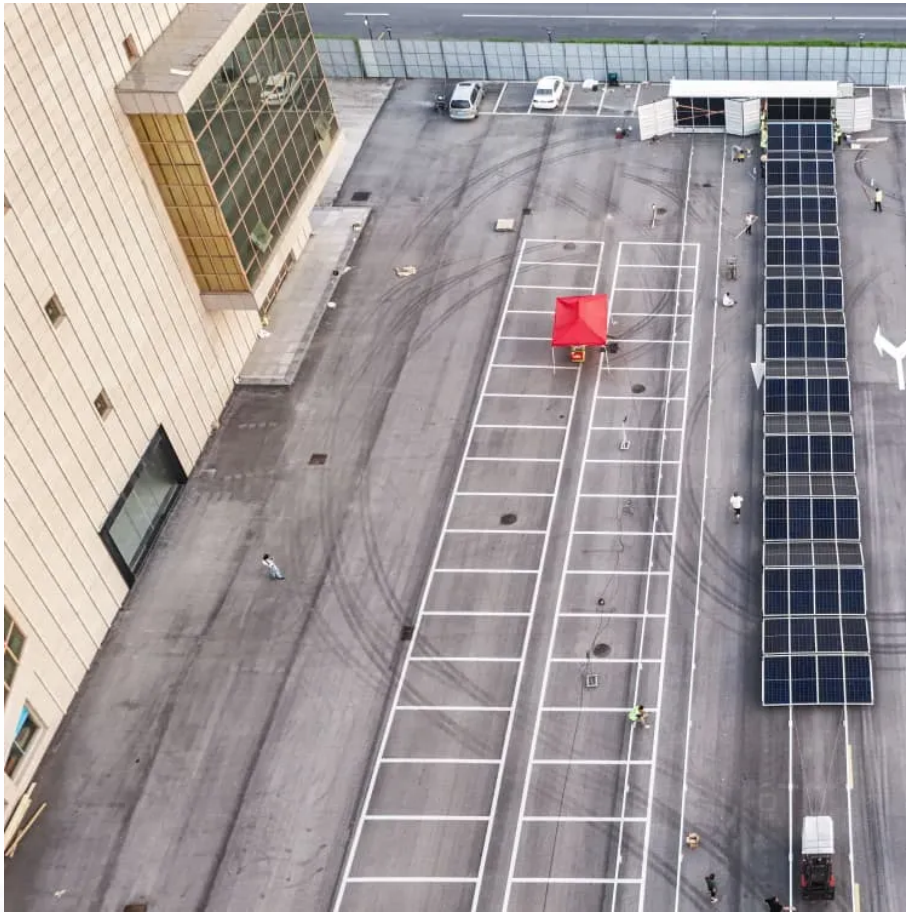

# Communication green base station equipment

## Overview

---

What is a green base station solution?

The green base station solution involves base station system architecture, base station form, power saving technologies, and application of green technologies. Using SDR-based architecture and distributed base stations is a different approach to traditional multiband multimode network construction.

What is a low-carbon base station?

(A) The low-carbon base station consists of a power converter, power grid, photovoltaic, energy storage battery, and base station. The low-carbon base station system maintains communication with the control cloud platform and the micro base station.