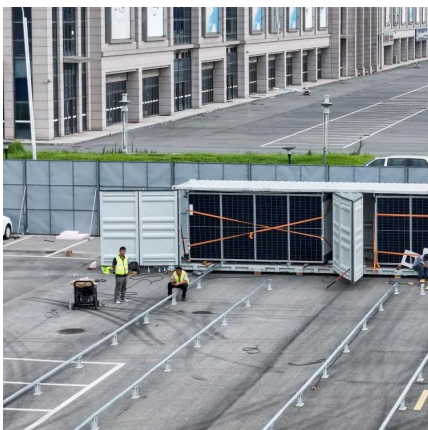

What is a base station?

Mar 4, 2021 · In telecommunications, a base station is a fixed transceiver that is the main communication point for one or more wireless mobile client devices.

What is a Base Station? -- From Communication Core to ...

Aug 19, 2025 · Base stations are the core of mobile communication, and with the rise of 5G, thermal and energy challenges are increasing. This article explains the definition, structure, ...

Base Stations

Jul 23, 2025 · The present-day tele-space is incomplete without the base stations as these constitute an important part of the modern-day scheme of wireless communications. They are ...