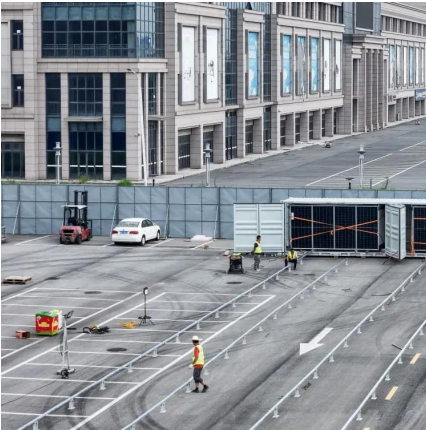

Mar 4, 2021 · In telecommunications, a base station is a fixed transceiver that is the main communication point for one or more wireless mobile client devices.

...

What is a Base Station in ...

What is a Base Station? A base station is a critical component in a telecommunications network. A fixed transceiver that acts as the central ...