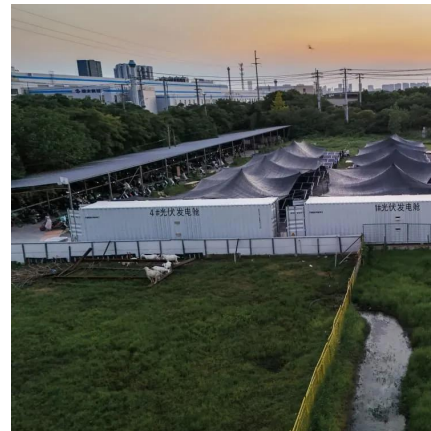

Base Stations and Cell Towers: The Pillars of Mobile ...

May 16, 2024 · Base stations and cell towers are critical components of cellular communication systems, serving as the infrastructure that supports seamless mobile connectivity. These ...