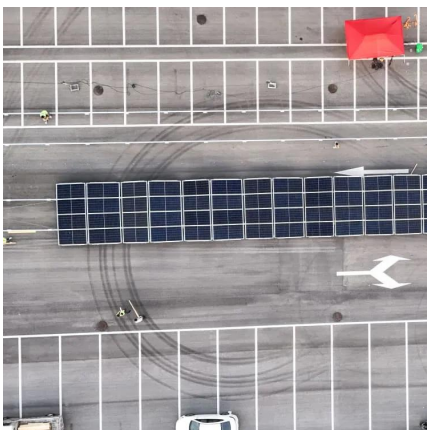

base station in 5g

Dec 8, 2023 · A 5G base station is a complex system that integrates advanced RF technology, digital signal processing, and network architecture to deliver high-performance wireless ...