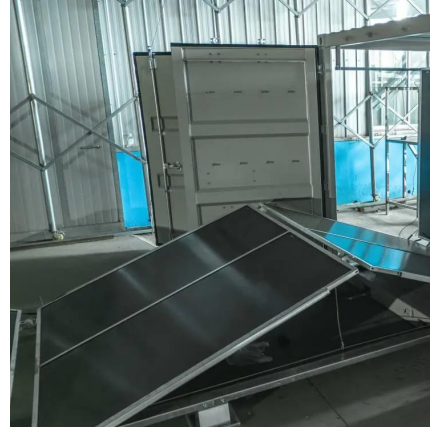

Container Type Transformer Substation Manufacturer

Container type unitized compact substation
Container type unitized CSS compact substation
is a complete type tested per latest IEC standard
62271-202 which is comprising an outdoor ...