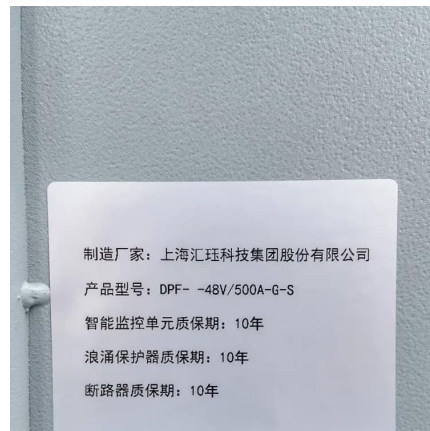

Container-type Substation

Oct 23, 2025 · Product features: The container shell has excellent sealing performance, waterproof, windproof, heat-insulating, high structural ...

BOX TYPE SUBSTATION PREFABRICATED CABIN

Design of energy storage prefabricated cabin substation With the core objective of improving the long-term performance of cabin-type energy storages, this paper proposes a collaborative ...