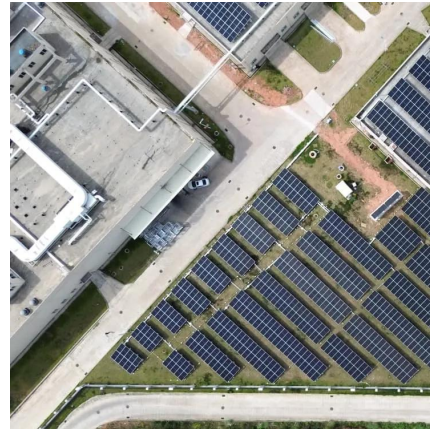

[LITHIUM BATTERY ENERGY STORAGE POWER STATION...](#)

Base station energy storage lithium iron battery
From a technical perspective, lithium iron phosphate batteries have long cycle life, fast charge and discharge speed, and strong high ...