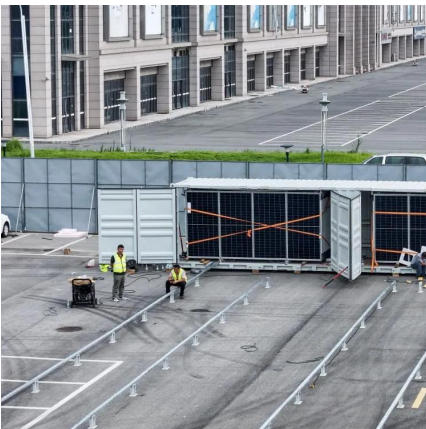

[Base Stations , Murata Manufacturing Co., Ltd.](#)

Feb 10, 2023 · Murata supports high-speed and large-capacity communication by small and low loss capacitors, inductors and filters for high frequencies. Furthermore, Murata contributes to ...