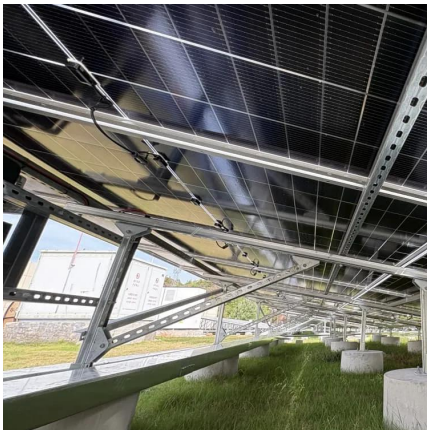

COMMUNICATION BASE STATION LITHIUM IRON BATTERY ...

Base station energy storage lithium iron battery
From a technical perspective, lithium iron phosphate batteries have long cycle life, fast charge and discharge speed, and strong high ...

Mobile base station , Application

Compatibility for integrating base transceiver stations between different vendors' equipment.
Scalability in ensuring that the base station can scale ...

Contact Us

For technical specifications, project proposals, or partnership inquiries, please visit:
<https://eiei.pl>

Scan QR Code for More Information