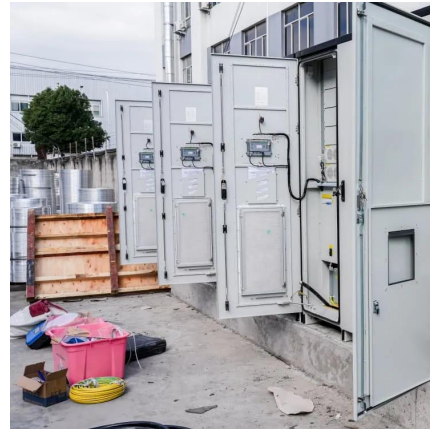

[Energy storage bus cabinet-Zhejiang ...](#)

4) High speed: the design and production of the customized scheme of the junction cabinet can be carried out quickly, and the independent ...