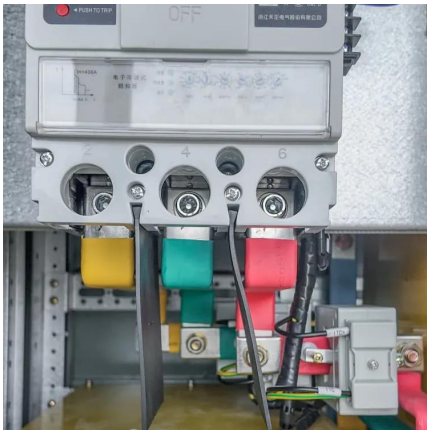

164201687_1085_Rev_4_Web

Feb 28, 2024 · The Integrated Battery Cabinet (IBC) systems are housed in single free-standing cabinets. Model 1085 or 1085HR with a single battery voltage range is available to meet ...

[BC58 Battery Cabinet Installation, Operation.](#)

Connects the battery cabinet to the UPS
Automatically locks the battery cabinet door to prevent access to the cabinet interior during its operation as a power backup to the UPS.

Contact Us

For technical specifications, project proposals, or partnership inquiries, please visit:
<https://eiei.pl>

Scan QR Code for More Information