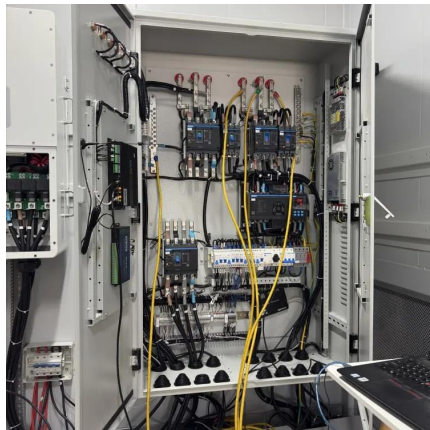

[Why Is My Portable Power Station Not Charging](#)

Jul 17, 2025 · Is your portable power station refusing to charge? The answer isn't always simple--but the fix might be easier than you think. Portable power stations are lifelines for ...