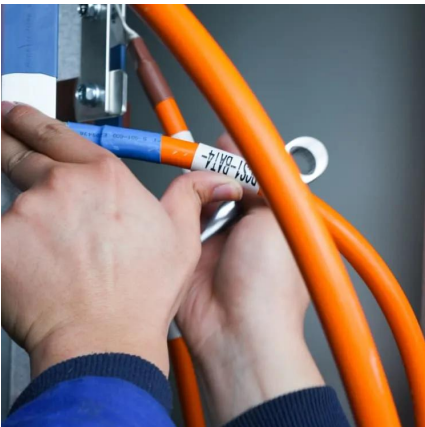

Portable Power Station Plugged In but Not Charging -- ...

Nov 27, 2025 · When a portable power station refuses to charge even though it's plugged in, most people assume the charger died. But in reality, the problem often comes from the machine ...

BQ25672: Always no charging current (CC mode & No Fault)

BQ25672: Always no charging current (CC mode & No Fault) Ken Zen Prodigy 10 points Part Number: BQ25672 Tool/software: Dear team, My English is not good, but I will try to explain ...

Common faults and treatment methods of DC Charging Station:

Sep 17, 2025 · 1. No voltage (V) No current (A) on the screen: Possible cause: The DC contactor is faulty Treatment method: Replace the DC contactor. 2. charging pile sudden stop screen ...