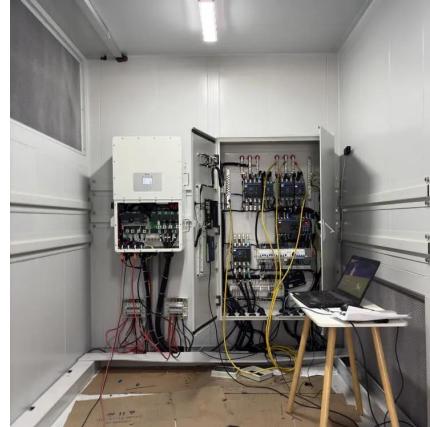

5G base station outdoor integrated power supply- Jiangsu ...

Adopting industry-leading self-developed BMS, the battery adopts modular design, which is stable, safe, and efficient, helping operators reduce the workload and costs of base station ...

Huijue HJ-ZB Site Battery Cabinet

Huijue Group's HJ-ZB Site Battery Cabinet is a modular, outdoor-ready lithium battery solution for telecom base stations, industrial power backup, and off-grid sites.