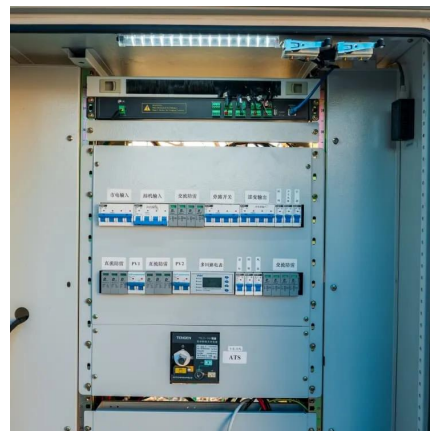

Thermal management of standby battery for outdoor base station ...

Jun 5, 2018 · In order to extend the life span of standby battery for outdoor base station, a semiconductor thermoelectric device/phase change materials (PCMs) coup...

Outdoor Photovoltaic Energy Cabinet, Base Station Energy ...

An Outdoor Photovoltaic Energy Cabinet is a fully integrated, weatherproof power solution combining solar generation, lithium battery storage, inverter, and EMS in a single cabinet. It ...