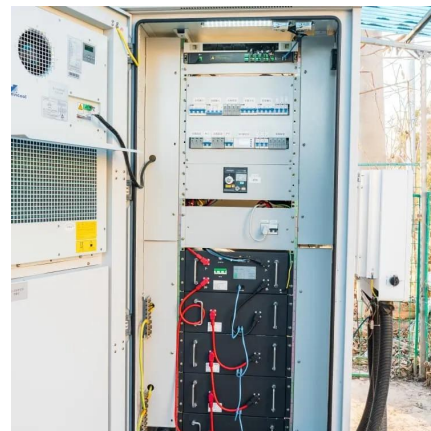

Three Phase Input Power Supply for Wireless Communication Base Station

Jun 26, 2025 · In the communication power supply field, base station interruptions may occur due to sudden natural disasters or unstable power supplies. With the development of 5G networks, ...