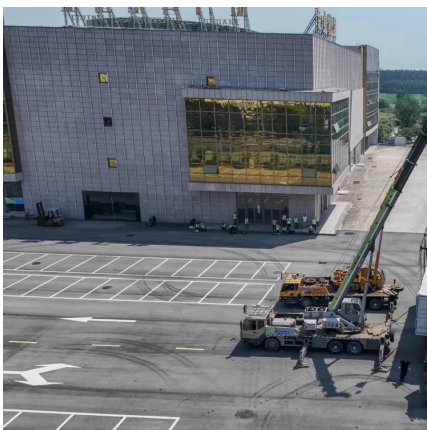

providing ...

design and planning of a base transceiver station

Jan 3, 2024 · The network can be that of any of the wireless communication technologies like GSM, CDMA, WLL, WAN, WiFi, WiMAX. The aim of this work is to design and plan a base ...

Construction of mobile phone base stations

Sep 19, 2025 · Open base station construction
We install mobile phone base station equipment (antennas, coaxial cables, radio equipment, power ...

Construction of mobile phone base stations , Mobile

Sep 19, 2025 · Open base station construction
We install mobile phone base station equipment (antennas, coaxial cables, radio equipment, power source equipment) on rented rooftop space ...