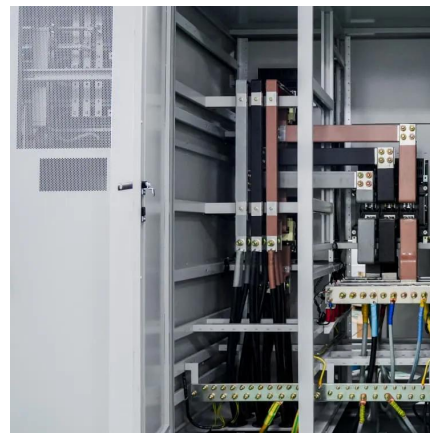

[What is huawei base station](#)

Huawei's base stations, such as the DBS5900 and DBS3900, are advanced wireless access devices designed to support various network technologies, including 4G LTE and 5G NR. ...

Huawei's world's first 5G-A smart base station technology ...

2 days ago · Summary Huawei 5G-A smart base stations redefine the intelligent standards of communication infrastructure through the "AI chip + digital twin + multi-agent" technology stack.