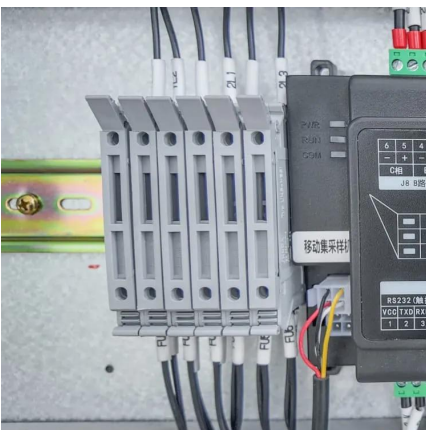

[Delta Electronics (Thailand) PCL](#)

Delta is a leader in power and thermal management solutions and electronic component manufacturing. Our portfolio encompasses power electronics and systems for IT, automotive, ...

[Kyoei Electronics (Thailand) Co., Ltd. (KYT)](#)

Kyoei Electronics (Thailand) Co., Ltd. Kyoei Electronics Thailand strives to help our customers expand their operations and capabilities by providing products and services that respond to ...

[High quality cutting-edge DC Cabinet](#)

ATESS's high-quality, efficient and sustainable DC Cabinet provides seamless integration, intelligent monitoring and other powerful features that pave the way for a sustainable and ...